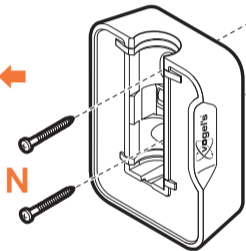

expanding experiences

SOUND 4201

Fits SONOS PLAY:1 (Max. weight load = 5 kg)

Scan the QR-code to find the
installation movie on YouTube:

More information on: www.vogels.com

2

3

4

5

70mm/2.8"

ø 8mm
ø 5/16" = 0.315"

| expanding experiences

www.vogels.com

Vogel's Holding BV 2015 © All rights reserved