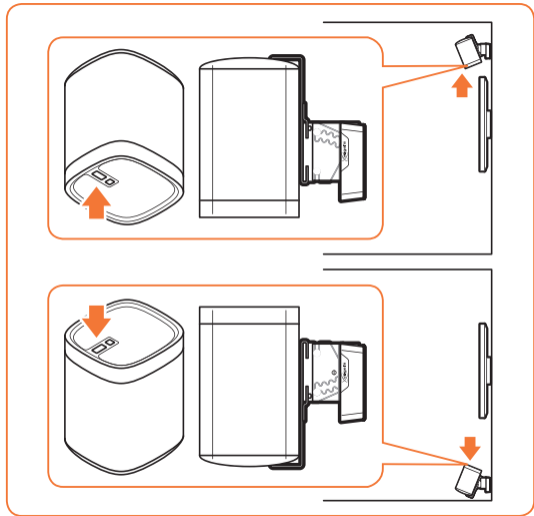

expanding experiences

SOUND 4201

Fits SONOS PLAY:1 (Max. weight load = 5 kg)

Scan the QR-code to find the
installation movie on YouTube:

More information on: www.vogels.com

2

3

4

5

70mm/2.8"

ø 8mm
ø 5/16" = 0.315"

| expanding experiences

www.vogels.com

Vogel's Holding BV 2015 © All rights reserved