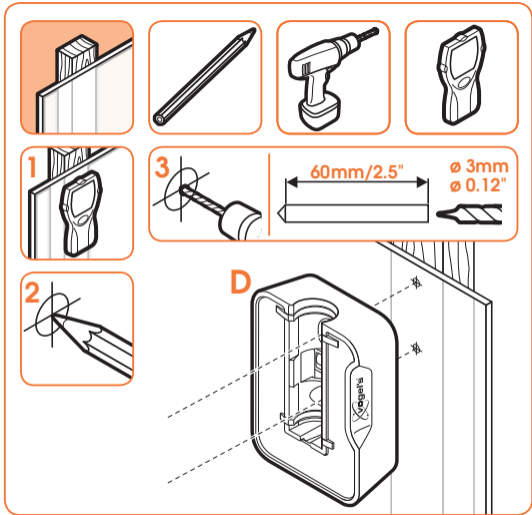

expanding experiences

SOUND 4201

Fits SONOS PLAY:1 (Max. weight load = 5 kg)

Scan the QR-code to find the
installation movie on YouTube:

More information on: www.vogels.com

2

3

4

5

70mm/2.8"

ø 8mm
ø 5/16" = 0.315"

| expanding experiences

www.vogels.com

Vogel's Holding BV 2015 © All rights reserved