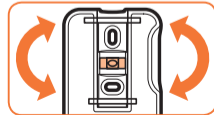

70mm/2.8"

ø 8mm
ø 5/16" = 0.315"