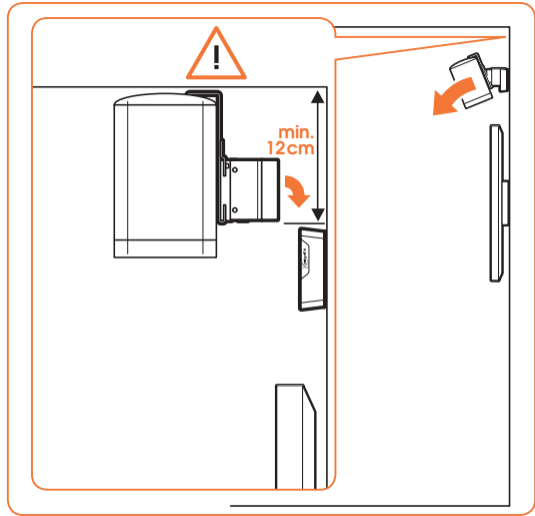

expanding experiences

SOUND 4201

Fits SONOS PLAY:1 (Max. weight load = 5 kg)

Scan the QR-code to find the
installation movie on YouTube:

More information on: www.vogels.com

2

3

4

5

70mm/2.8"

ø 8mm
ø 5/16" = 0.315"

| expanding experiences

www.vogels.com

Vogel's Holding BV 2015 © All rights reserved