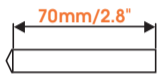

expanding experiences

SOUND 4201

Fits SONOS PLAY:1 (Max. weight load = 5 kg)

Scan the QR-code to find the
installation movie on YouTube:

More information on: www.vogels.com

2

3

4

5

70mm/2.8"

ø 8mm
ø 5/16" = 0.315"

| expanding experiences

www.vogels.com

Vogel's Holding BV 2015 © All rights reserved