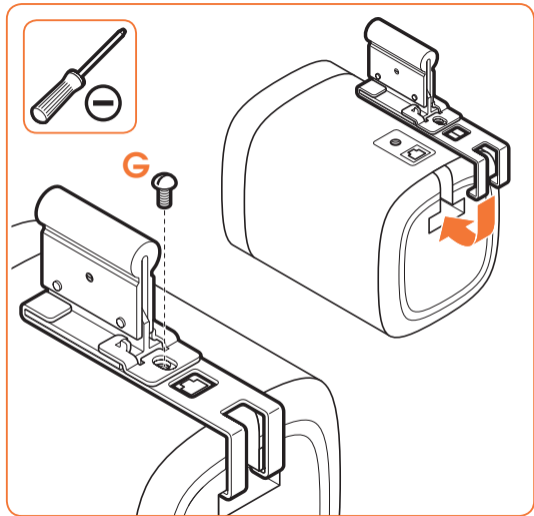

expanding experiences

SOUND 4201

Fits SONOS PLAY:1 (Max. weight load = 5 kg)

Scan the QR-code to find the
installation movie on YouTube:

More information on: www.vogels.com

2

3

4

5

70mm/2.8"

ø 8mm
ø 5/16" = 0.315"

| expanding experiences

www.vogels.com

Vogel's Holding BV 2015 © All rights reserved