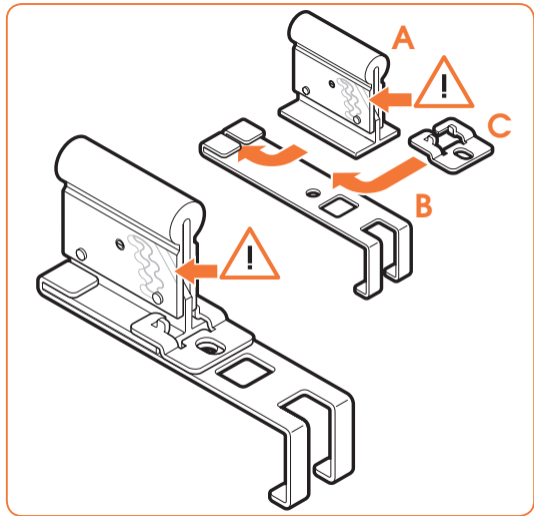

expanding experiences

SOUND 4201

Fits SONOS PLAY:1 (Max. weight load = 5 kg)

Scan the QR-code to find the
installation movie on YouTube:

More information on: www.vogels.com

2

3

4

5

70mm/2.8"

ø 8mm
ø 5/16" = 0.315"

| expanding experiences

www.vogels.com

Vogel's Holding BV 2015 © All rights reserved