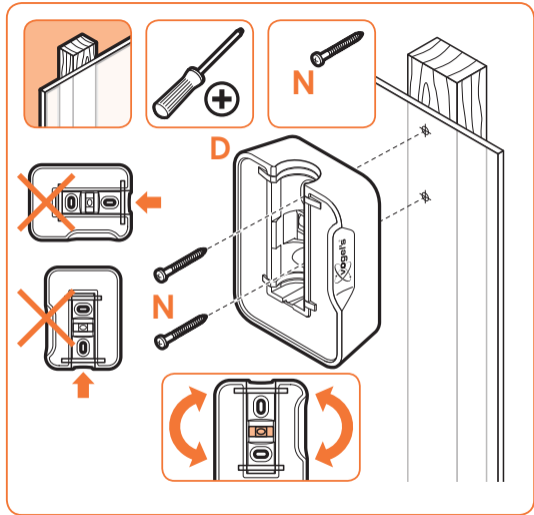

expanding experiences

SOUND 4201

Fits SONOS PLAY:1 (Max. weight load = 5 kg)

Scan the QR-code to find the
installation movie on YouTube:

More information on: www.vogels.com

2

3

4

5

70mm/2.8"

ø 8mm
ø 5/16" = 0.315"

| expanding experiences

www.vogels.com

Vogel's Holding BV 2015 © All rights reserved