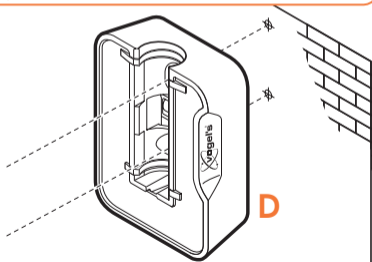

expanding experiences

SOUND 4201

Fits SONOS PLAY:1 (Max. weight load = 5 kg)

Scan the QR-code to find the
installation movie on YouTube:

More information on: www.vogels.com

2

3

4

5

70mm/2.8"

ø 8mm
ø 5/16" = 0.315"

| expanding experiences

www.vogels.com

Vogel's Holding BV 2015 © All rights reserved